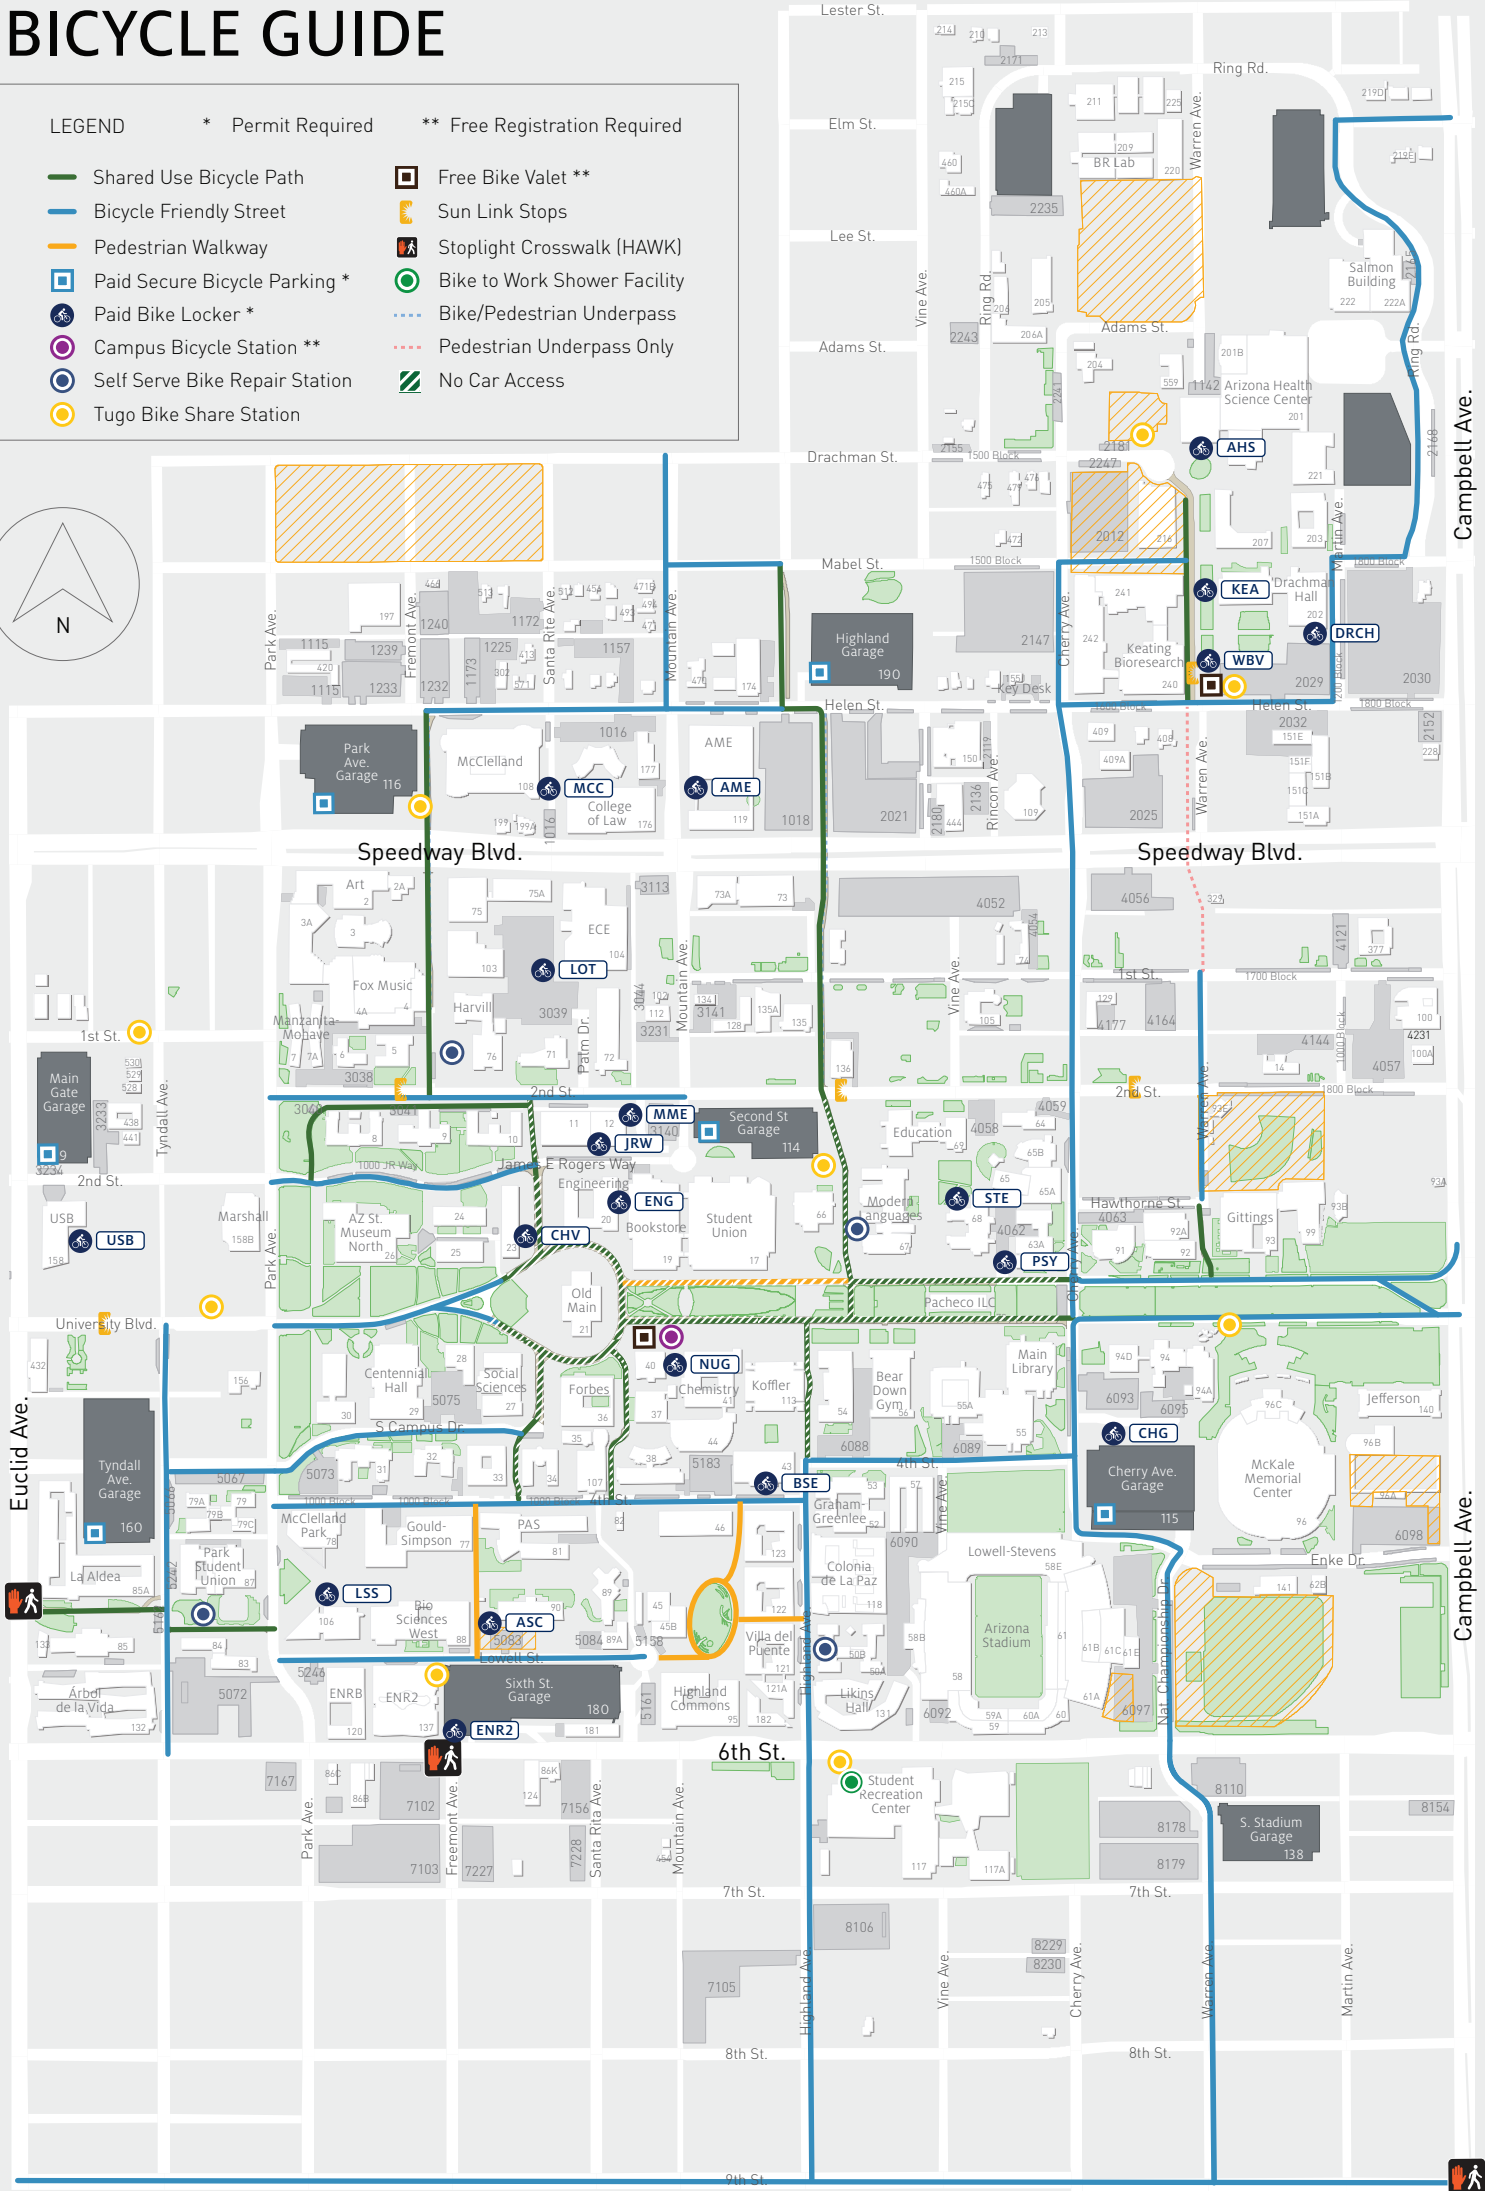

BICYCLE GUIDE

LEGEND

Shared Use Bicycle Path	* Permit Required	** Free Registration Required
Bicycle Friendly Street	Free Bike Valet **	Sun Link Stops
Pedestrian Walkway	Stoplight Crosswalk (HAWK)	Bike to Work Shower Facility
Paid Secure Bicycle Parking *	Bike/Pedestrian Underpass	Pedestrian Underpass Only
Paid Bike Locker *	No Car Access	
Campus Bicycle Station **		
Self Serve Bike Repair Station		
Tugo Bike Share Station		

A B C D E F