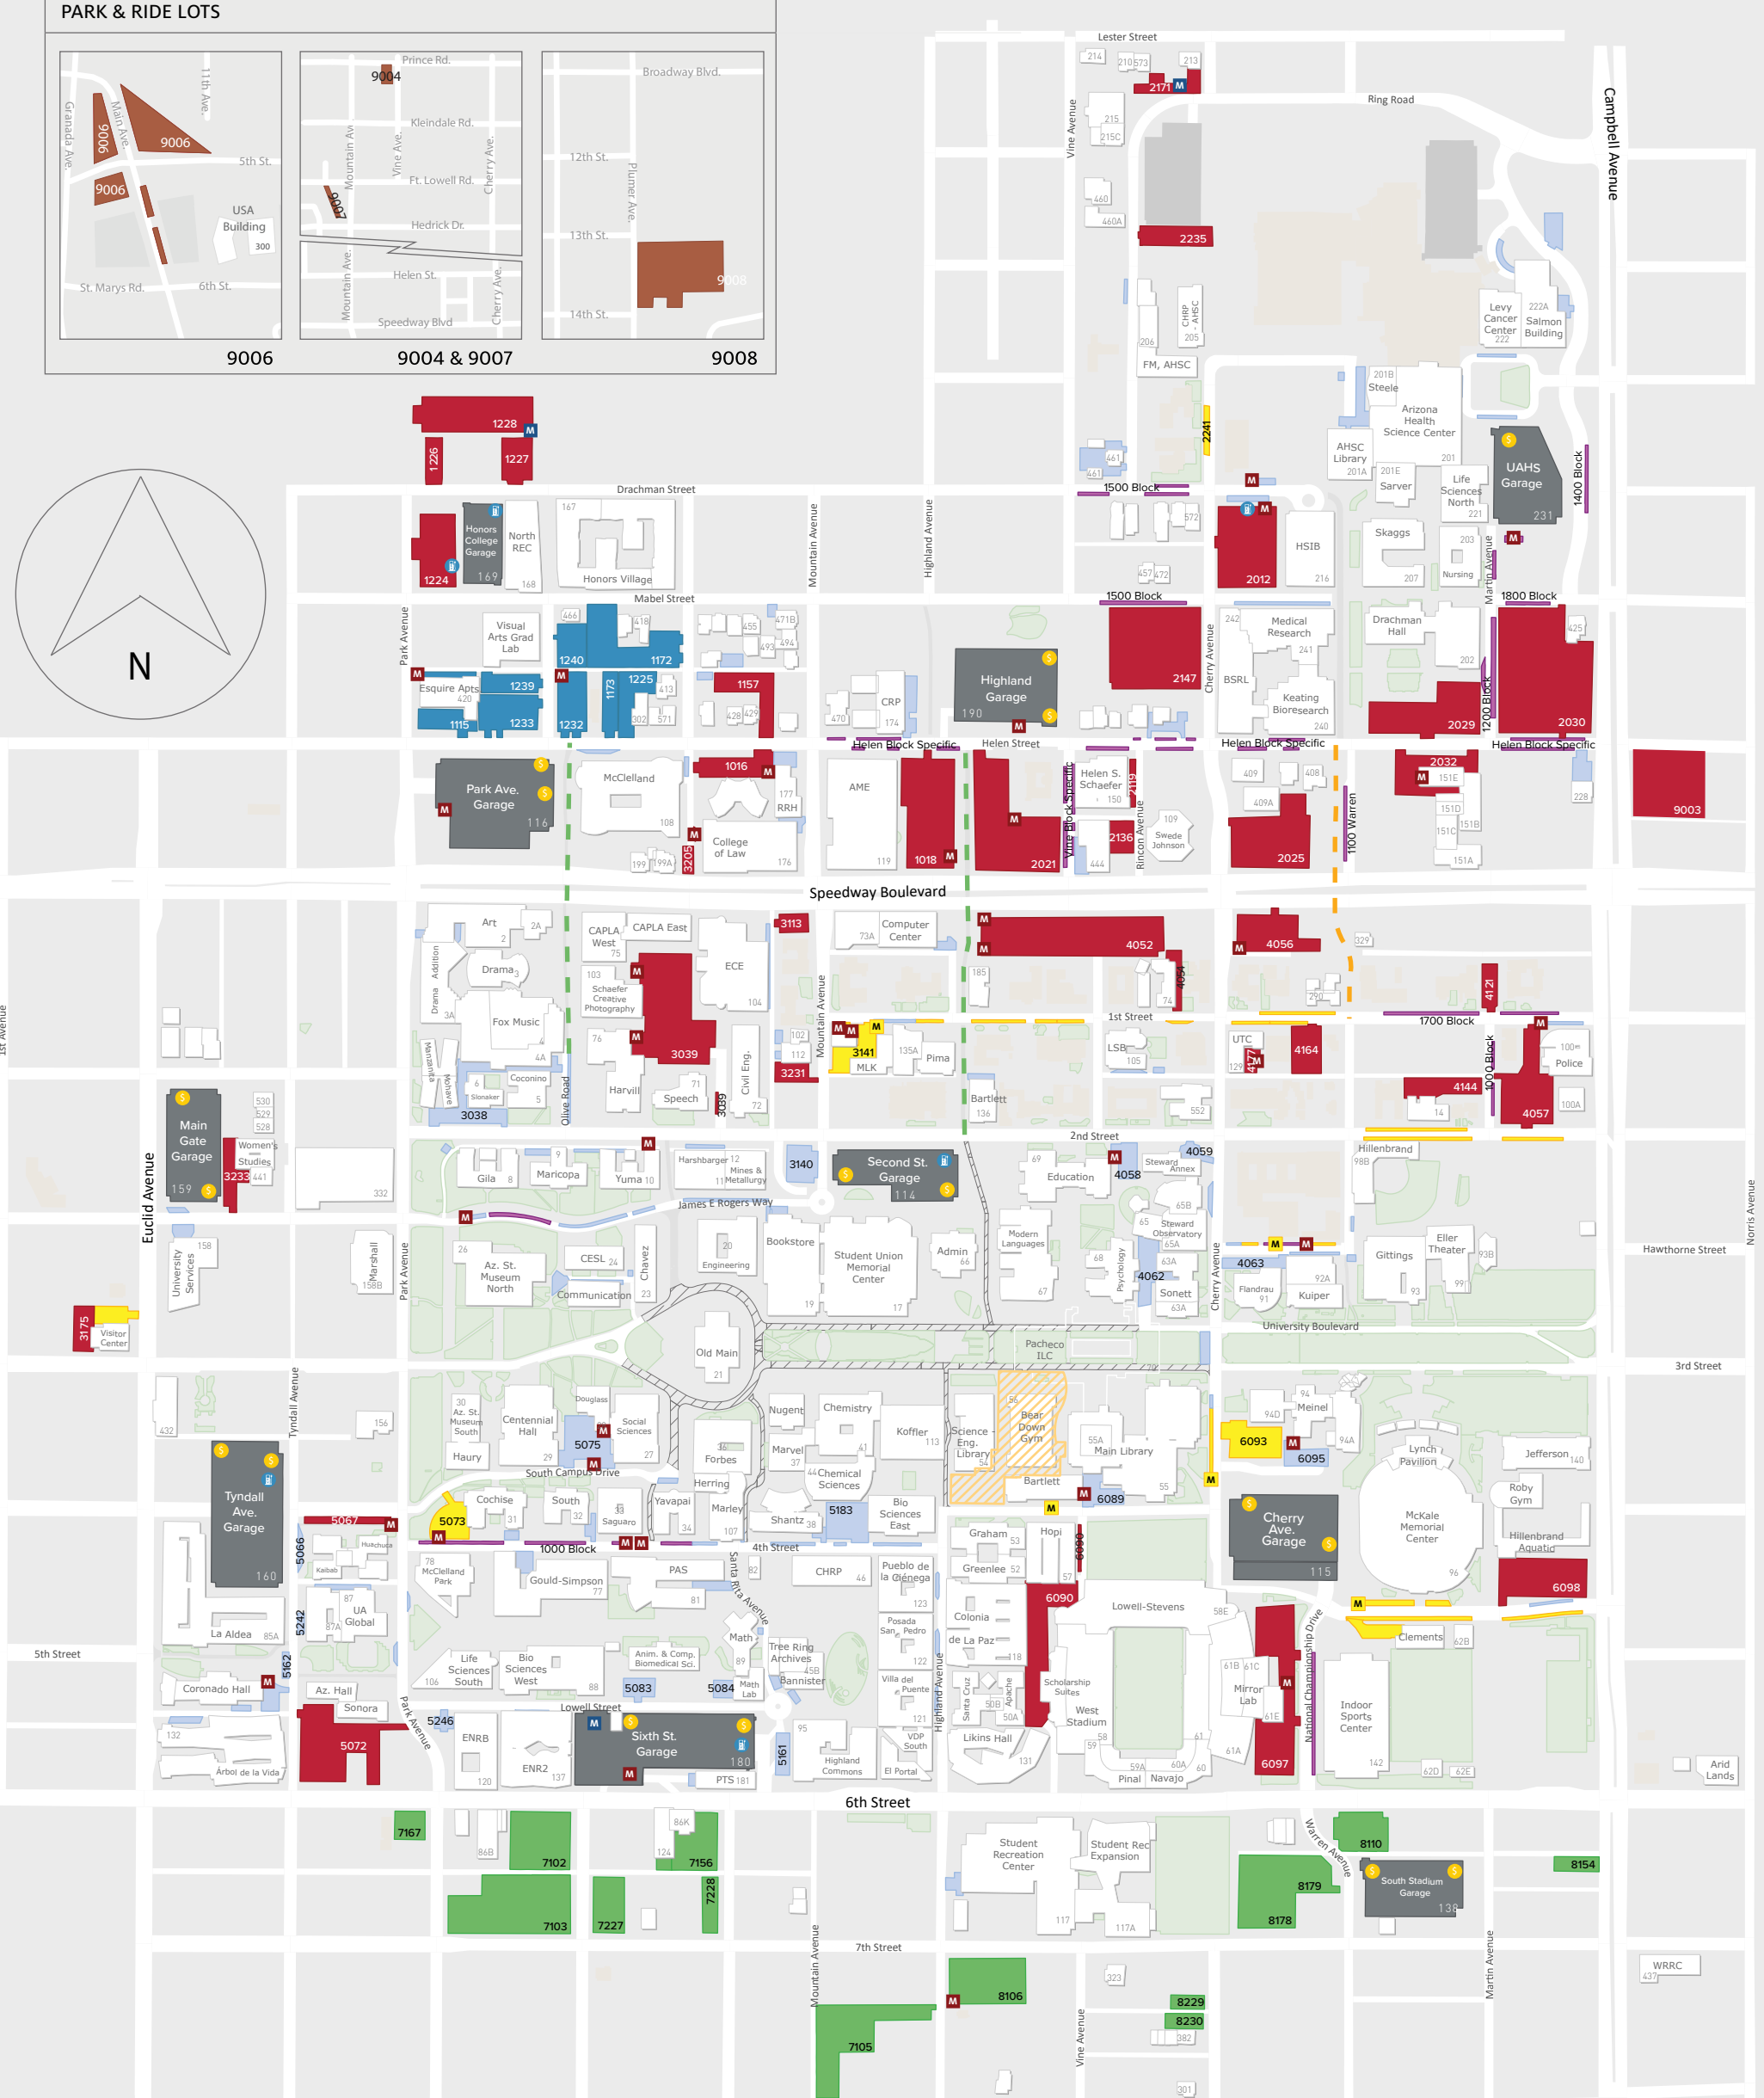

ARIZONA PARKING MAP 2021-2022

PARK & RIDE LOTS

HOURLY PAY PARKING	
	Parking Garage
	Hourly Pay Parking Lot
	Motorcycle Visitor Parking

PERMIT PARKING	
	Parking Garage Specific
	Zone 1
	South of 6th St. Lots
	Lot Specific Permit Parking
	Park N Ride Lots
	Street Specific Permit Parking
	Motorcycle Specific Parking
	Motorcycle Parking

POINTS OF INTEREST	
	Electric Vehicle Charging
	Pay Station
	Misc Lots: SV, Loading, Disabled
	Bike/Pedestrian Underpass
	Pedestrian Underpass Only
	No Car Access

THE UNIVERSITY OF ARIZONA
Parking & Transportation Services