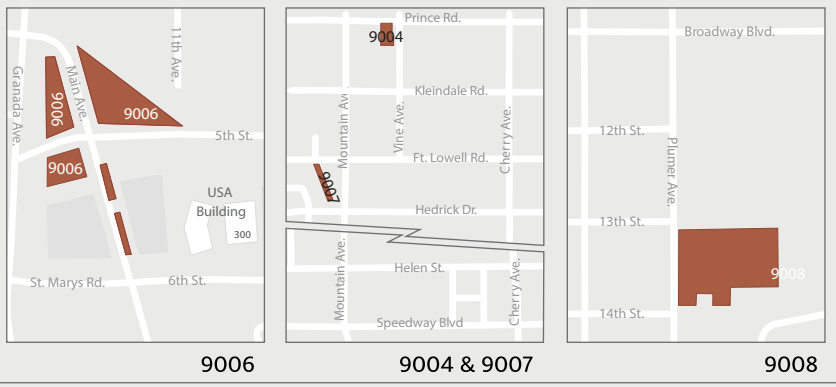

ARIZONA PARKING MAP 2021-2022

PARK & RIDE LOTS

HOURLY PAY PARKING	
	Parking Garage
	Hourly Pay Parking Lot
	Motorcycle Visitor Parking

PERMIT PARKING	
	Parking Garage Specific
	Zone 1
	South of 6th St. Lots
	Lot Specific Permit Parking
	Park N Ride Lots
	Street Specific Permit Parking
	Motorcycle Specific Parking
	Motorcycle Parking

POINTS OF INTEREST	
	Electric Vehicle Charging
	Pay Station
	Misc Lots: SV, Loading, Disabled
	Bike/Pedestrian Underpass
	Pedestrian Underpass Only
	No Car Access

THE UNIVERSITY OF ARIZONA
Parking & Transportation Services